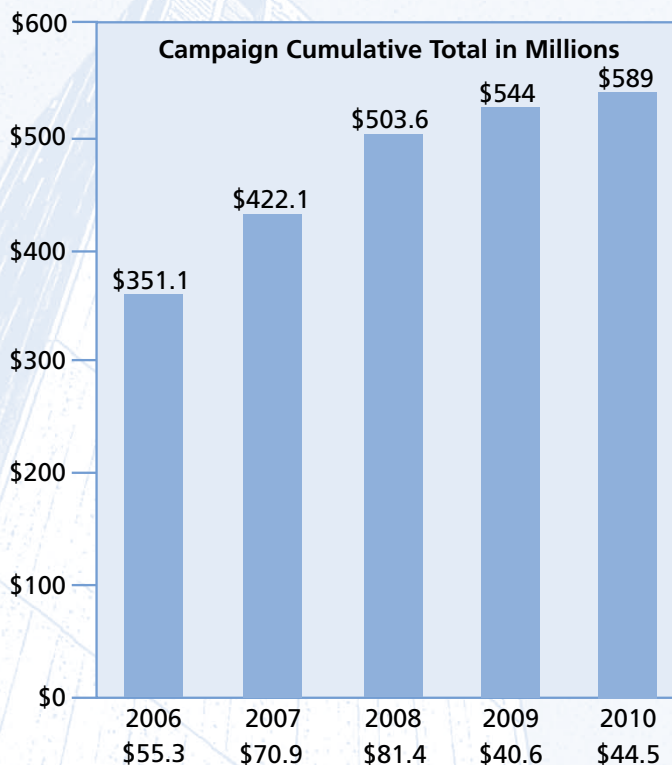

Financial Highlights

Private Giving by Year

Year	Total
2005-06	$55,391,318
2006-07	$70,951,832
2007-08	$81,456,812
2008-09	$40,629,193
2009-10	$44,553,830*

Private Funds 2009-10

Sources	Total
Individuals	$16,248,141
Campus Organizations	$489,107
Corporations	$13,814,565
Foundations	$12,680,003
Other Sources	$1,322,014
Total	$44,553,830 *

Below each bar is the total raised for the fiscal year indicated; the number at the top is the progressive total for the entire campaign.

Campus Recipients of Private Funds

Bren School of Environmental Science and Management		$1,382,258
California NanoSystems Institute		$356,652
College of Creative Studies		$177,060
Gevirtz Graduate School of Education		$1,767,655
College of Engineering		$11,327,355
College of Letters and Science		$13,030,015
Art Museum	$200,954	
Humanities and Fine Arts	$3,975,078	
Mathematical, Life, and Physical Sciences	$6,905,511	
Social Sciences	$1,855,159	
Other Letters and Science Support	$93,313	
Institute for Collaborative Biotechnologies		$423,250
Intercollegiate Athletics		$1,128,928
Kavli Institute for Theoretical Physics		$2,765,392
Libraries		$425,739
Marine Science Institute and the Natural Reserve System		$4,938,790
Materials Research Laboratory		$643,334
Programs and Services		$819,693
Academic Affairs	$73,915	
Academic Programs	$140,431	
General Administrative Support	$605,347	
Student Affairs		$3,143,809
Arts & Lectures	$1,694,867	
Financial Aid and Scholarships	$1,101,313	
Other Student Services and Organizations	$347,629	
Technology Management Program		$94,605
Unrestricted		$2,129,295
Total		$44,553,830 *

*Includes gifts, pledges, and private grants received by the UC Santa Barbara Foundation and the UC Regents.