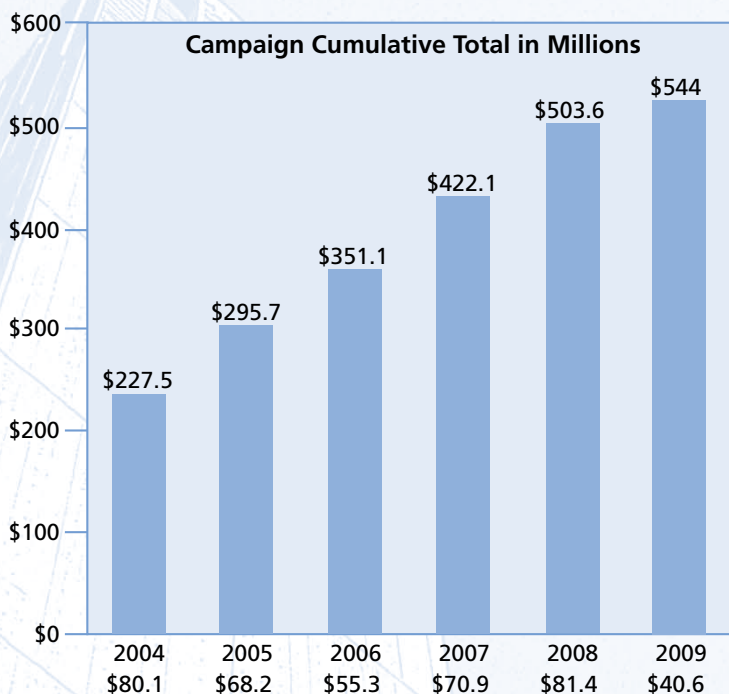

Financial Highlights

Private Giving 2005-2009

Year	Total
2004-05	$68,242,361
2005-06	$55,391,318
2006-07	$70,951,832
2007-08	$81,456,812
2008-09	$40,629,193*

Private Funds 2008-09

Sources	Total
Individuals	$10,716,745
Campus Organizations	$925,937
Corporations	$8,404,309
Foundations	$18,855,770
Other Sources	$1,726,432
Total	$40,629,193*

Below each bar is the total raised for the fiscal year indicated; the number at the top is the progressive total for the entire campaign.

Campus Recipients of Private Funds

Academic Affairs		$1,009,000
Bren School of Environmental Science and Management		$569,401
College of Creative Studies		$91,300
Gevirtz Graduate School of Education		$479,137
Humanities, Social Sciences, College of Letters and Science		$7,154,068
Art Museum	$553,708	
Humanities and Fine Arts	$2,882,839	
Social Sciences	$3,679,881	
Other Letters and Science Support	$37,640	
Intercollegiate Athletics		$671,313
Kavli Institute for Theoretical Physics		$1,316,592
Libraries		$592,495
Marine Science Institute and Natural Reserve System		$3,915,815
Programs and Services		$4,677,075
Student Affairs	$1,112,206	
Arts & Lectures	$1,843,184	
Academic Programs	$157,222	
General Administrative Support	$1,564,463	
Engineering and the Sciences		$18,076,485
California NanoSystems Institute	$93,500	
College of Engineering	$12,602,004	
Mathematical, Life, and Physical Sciences	$4,729,955	
Materials Research Laboratory	$567,060	
Technology Management Program	$83,966	
Unrestricted		$2,076,512
Total		$40,629,193*

*Includes gifts, pledges, and private grants received by the UC Santa Barbara Foundation and the UC Regents.